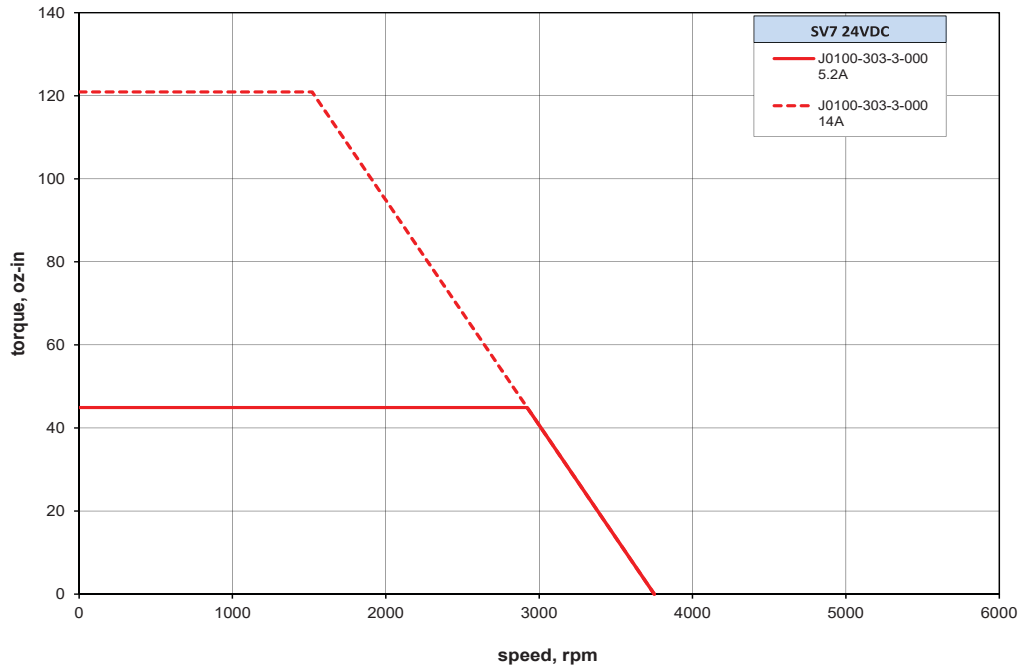

SV7 SPEED TORQUE CURVES

5-10-2018

J0100-303-4

J0200-304-4

SV7 SPEED TORQUE CURVES
5-10-2018

J0400-305-4

V0250-214-B-000