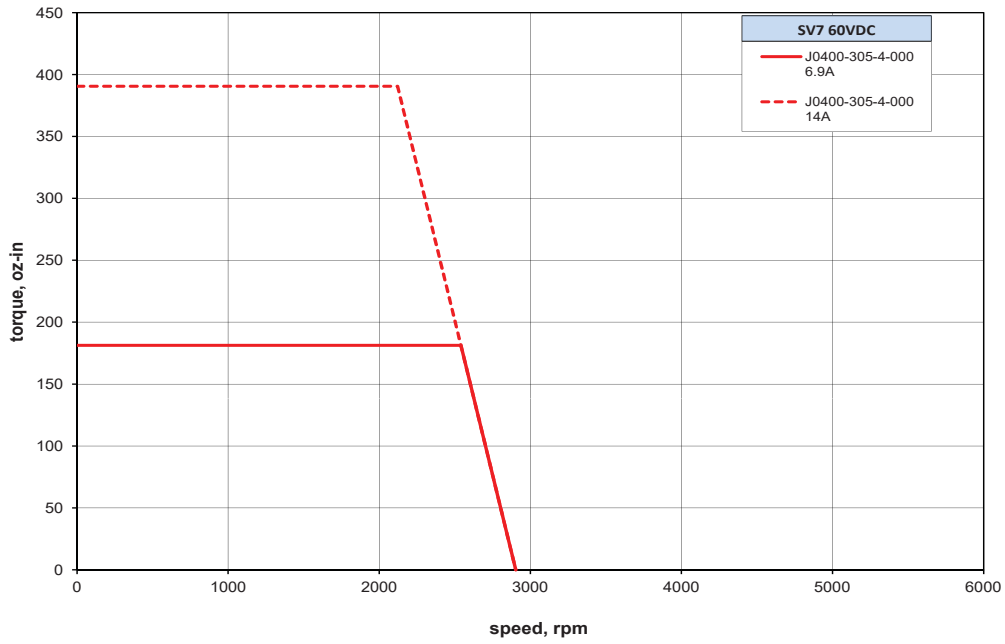

SV7 SPEED TORQUE CURVES

5-10-2018

J0100-303-4

J0200-304-4

SV7 SPEED TORQUE CURVES
5-10-2018

J0400-305-4

V0250-214-B-000