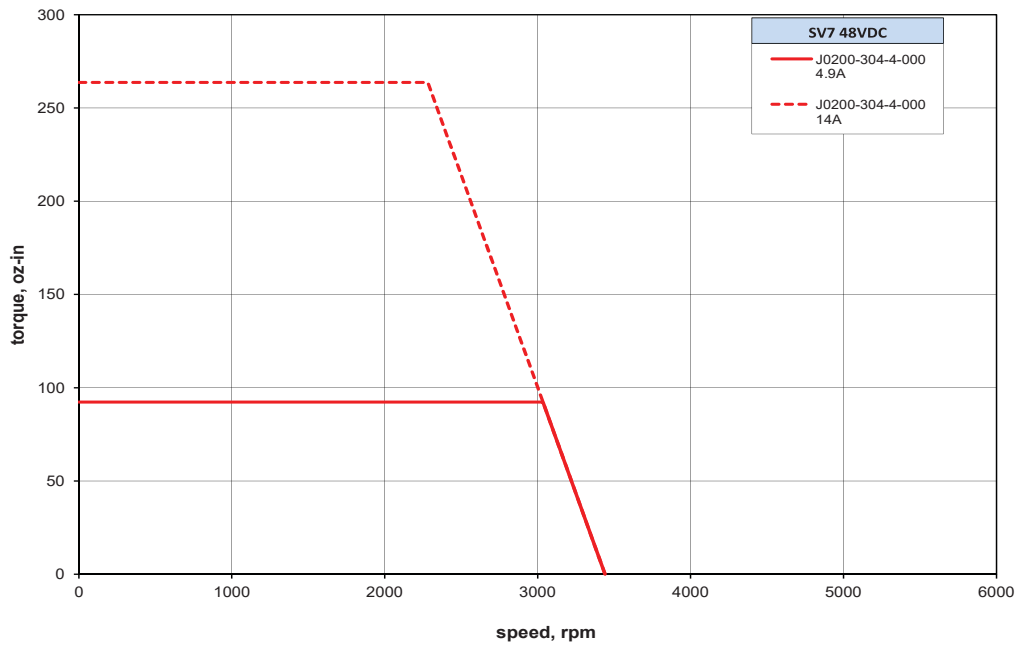

SV7 SPEED TORQUE CURVES

5-10-2018

J0100-303-4

J0200-304-4

SV7 SPEED TORQUE CURVES
5-10-2018

J0400-305-4

V0250-214-B-000